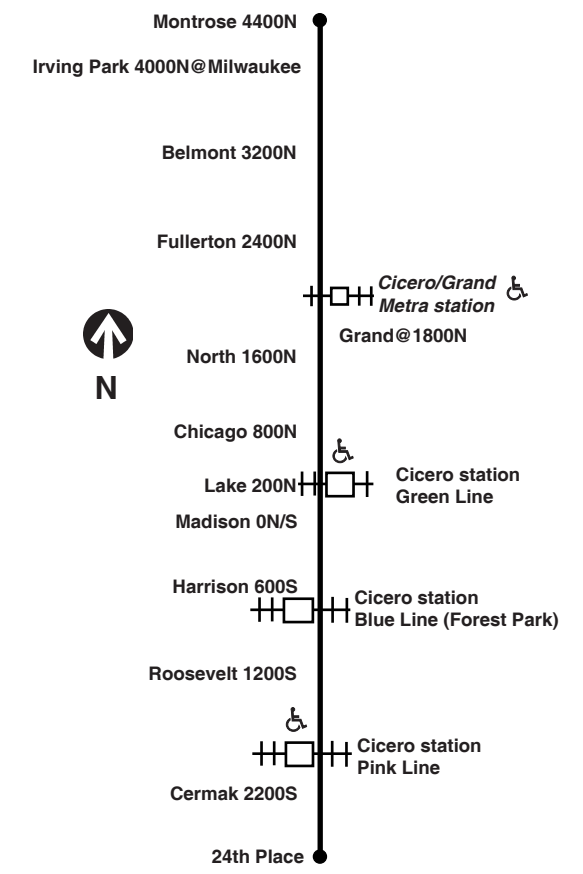

🕒 Schedules and other info in this timetable are subject to change. CTA does not assume responsibility for errors in timetables nor for inconvenience or damage resulting from delays.

📍 Pay close attention to destination signs and announcements when boarding: added service may sometimes be provided over portions of this or any bus route and some trips can end before the furthest terminal on a line depending on service needs or time of day.

🚲 Bicycle racks are installed on the front of all CTA buses and are allowed on CTA trains during certain hours. See our Bike & Ride brochure or webpage for help on how to use racks and more.

⚠️ Know before you go: Get alerts from us by text or e-mail about planned service changes every week or instant alerts for unplanned reroutes and disruptions. Sign up for CTA Updates today at transitchicago.com/updates.

Chicago Transit Authority  
54 Cicero

Effective Mar. 24, 2024

🦽 All CTA buses are accessible

transitchicago.com/bus/54

Monday thru Friday

#54 Cicero

Northbound

LV Cicero/24th Pl	Cicero/Roosevelt	Cicero/Madison	Cicero/Chicago	Cicero/North	Cicero/Belmont	AR Cicero/Montrose
----	----	----	3:35a	3:40a	3:49a	3:54a
----	----	----	3:55	4:00	4:09	4:14
----	----	----	4:06	4:11	4:20	4:25
4:00a	4:06a	4:11a	4:16	4:21	4:30	4:35
4:20	4:26	4:31	4:36	4:41	4:50	4:57
----	----	----	4:46	4:51	5:01	5:08
4:40	4:46	4:51	4:56	5:01	5:11	5:18
5:00	5:06	5:11	5:16	5:21	5:31	5:38
----	----	----	5:26	5:31	5:42	5:49
5:18	5:24	5:29	5:35	5:40	5:51	5:58
5:33	5:40	5:45	5:51	5:57	6:08	6:15
----	----	----	5:59	6:05	6:16	6:23
5:47	5:54	5:59	6:05	6:11	6:22	6:29